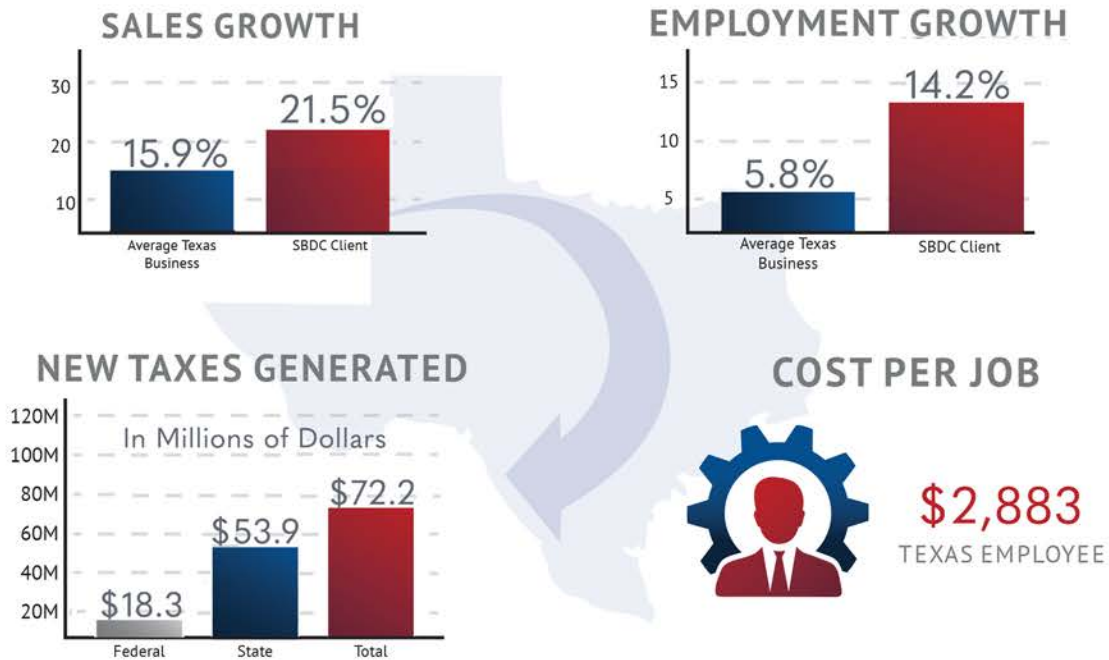

SBDC CLIENT vs NON-SBDC CLIENT

Return on Investment Equals Increased Jobs, Sales, Financing, and Tax Revenues
For every $1.00 invested in Texas SBDCs, a return of $3.52 is generated.

DATA SOURCE - 2023 INDEPENDENT STUDY RESULTS: TEXAS SBDC CLIENTS